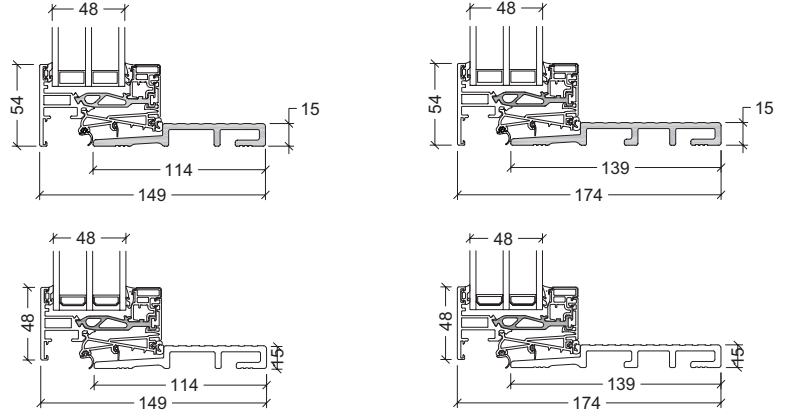

VELFAC 200 casement door - thresholds

15mm composite
element depth 149mm and 174mm

24mm alu/PA
element depth 149mm and 174mm

52mm pine with aluminium tread-plate
element depth 149mm and 174mm

07S.008-05.26 © 2026 DOVISTA UK Limited® VELFAC is a trademark used under license by DOVISTA UK Limited, Registration No. 2332292. This brochure and its contents are subject to our General Conditions of Sale. Errors and omissions expected. We reserve the right to change the product mix without notice.