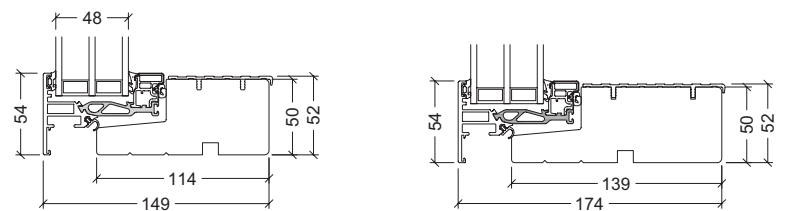

VELFAC 200 casement door - thresholds

15mm composite
element depth 149mm and 174mm

24mm alu/PA
element depth 149mm and 174mm

52mm pine with aluminium tread-plate
element depth 149mm and 174mm

07S.008-05.26 © 2026 DOVISTA UK Limited® VELFAC is a trademark used under license by DOVISTA UK Limited, Registration No. 2332292. This brochure and its contents are subject to our General Conditions of Sale. Errors and omissions expected. We reserve the right to change the product mix without notice.