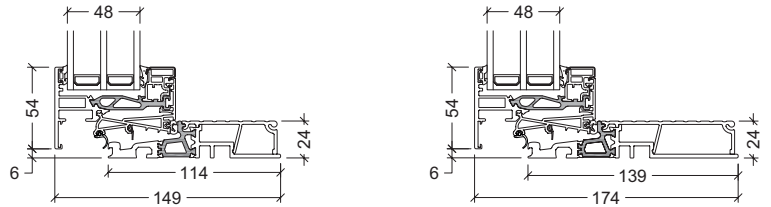

VELFAC 200 casement door - thresholds

15mm composite
element depth 149mm and 174mm

24mm alu/PA
element depth 149mm and 174mm

52mm pine with aluminium tread-plate
element depth 149mm and 174mm

07S.008-05.26 © 2026 DOVISTA UK Limited® VELFAC is a trademark used under license by DOVISTA UK Limited, Registration No. 2332292. This brochure and its contents are subject to our General Conditions of Sale. Errors and omissions expected. We reserve the right to change the product mix without notice.